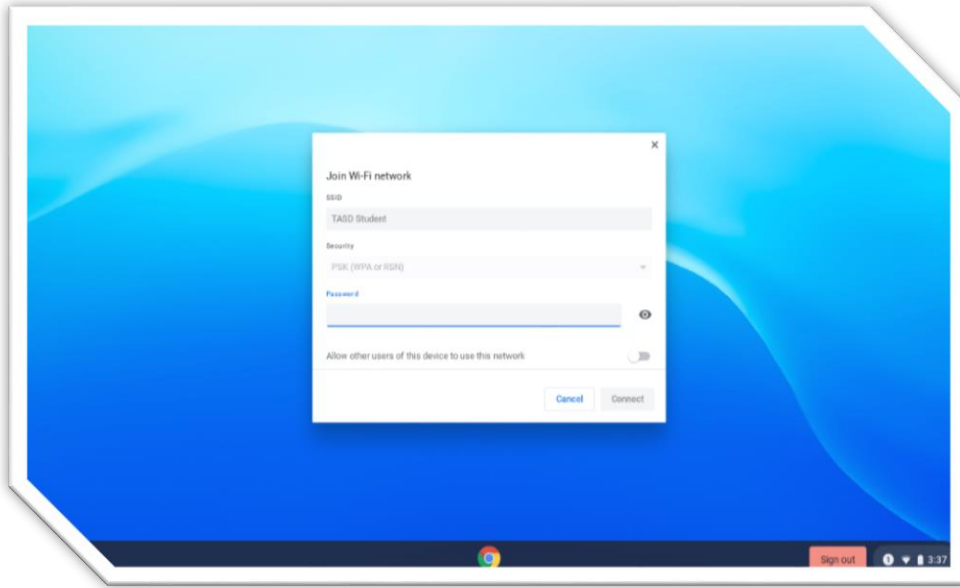

## TASD Student wireless access

To connect to the TASD Student wireless, please access it from the parking lots of the following buildings: Administration parking lot, Primary Center Parking Lot and the HS Front or Band Parking lot.

Search for wireless SSIDs and locate the one named TASD Student. Enter "stayhealthy2020" for the password.

Once you connect, it will then ask you to login with your TASD account. This will be your computer user name (firstname.lastname only) and your TASD Lunch Pin for the password.